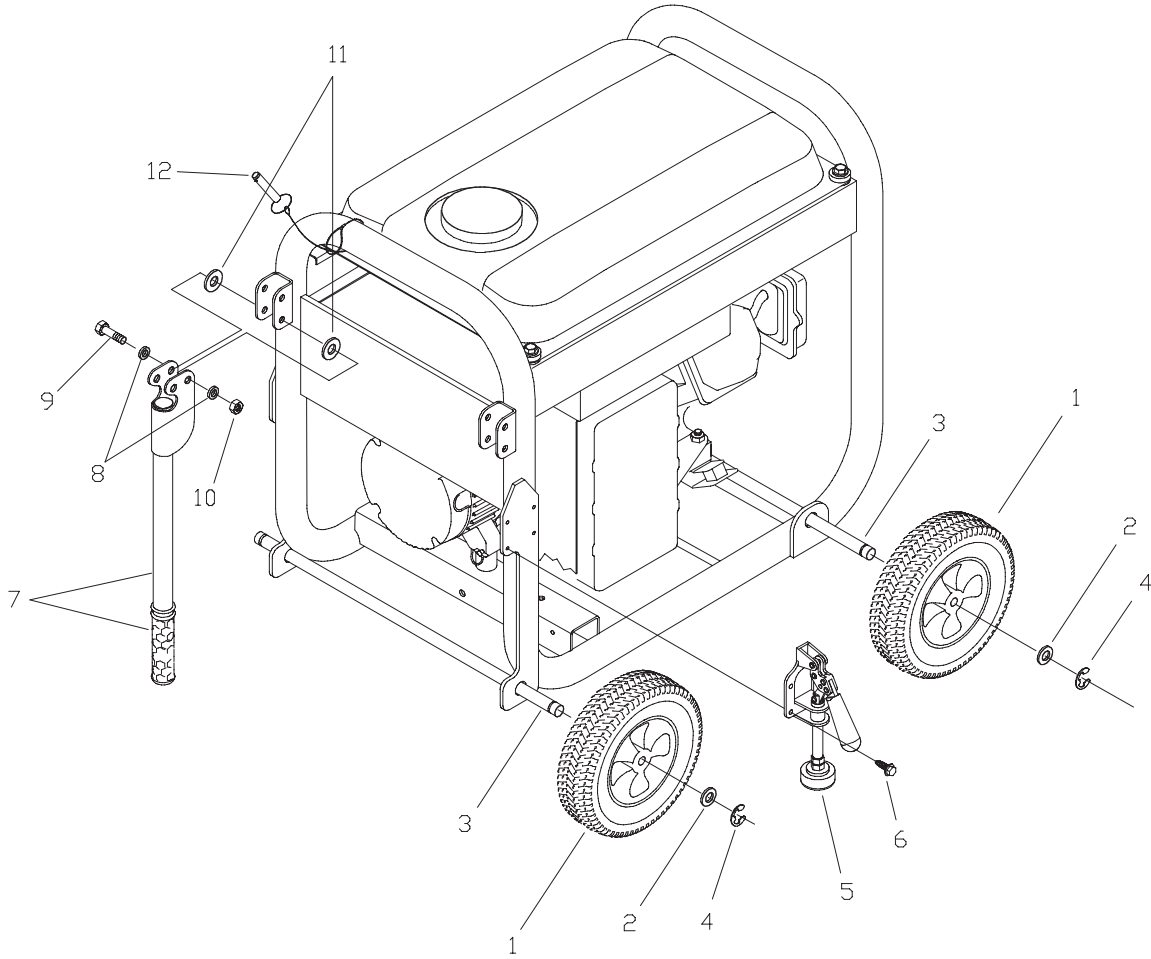

* - Items without part numbers are common fasteners and are available at your local hardware store.

ALTERNATOR EXPLODED VIEW & PARTS LIST

Item	Part #	Description
1	186059GS	ADAPTER, Mounting, Alternator
2	192919GS	ROTOR
3	192920AGS	STATOR
4	193336GS	RBC, (with O-Ring, p/n 189197GS)
5	86308HGS	HHCS, M6 - 1.0 x 140 SEMS
6	66386GS	ASSEMBLY, Holder, Brush
7	66849GS	TAPTITE, M5 - 0.8 x 16
8	22694GS	RECEPTACLE, 6 pin
9	81917GS	PIN, Roll, 4mm x 10
10	193428AGS	WIRE-A, Ground
11	65791GS	BEARING
13	192403XGS	WIRE, Ground
14	189769GS	REGULATOR, Voltage, AVR
15	65795GS	RECTIFIER
16	66849AGS	TAPTITE, M5 - 0.8 x 20

Exploded Views and Parts Lists

WHEEL KIT EXPLODED VIEW & PARTS LIST

Item	Part #	Description
1	203273GS	WHEEL
2	*	WASHER, 5/8"
3	191267KGS	AXLE
4	191265GS	E-RING
5	205135GS	ASSY, Brake
6	*	SCREW, 1/4-20 x 3/8
7	B193200GS	ASSY, Handle w/Grip
	198669GS	GRIP
8	*	WASHER, Flat, 5/16 - M8
9	*	NUT, M8 - 1.25, Nylok
10	*	HHCS, M8 - 1.25 x 45
11	*	WASHER, 1.2 x 0.346 x 0.03, Nylon
12	B4135GS	PIN, Handle